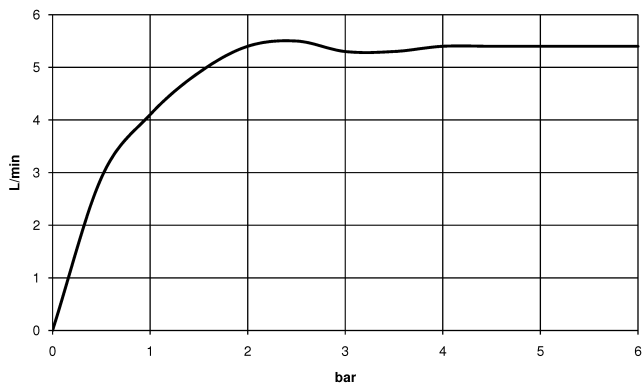

DORNBRACHT YAMOU Single-lever basin mixer with raised base without pop-up waste - Chrome

33 537 831

- 180mm projection
- fixed spout
- circular, air-enriched flow
- height of mixer 288 mm
- height up to aerator 239 mm
- hole diameter 35 mm
- 2x screw-in M 8 x 1 pressure hose, leak-tested
- max. flow 6.8 l/min

Chrome

33 537 831-00

Soft Black

33 537 831-69

DORNBRACHT YAMOU Single-lever basin mixer with raised base without pop-up waste - Chrome

33 537 831
mm [inches]

Flow rate chart

Certificates