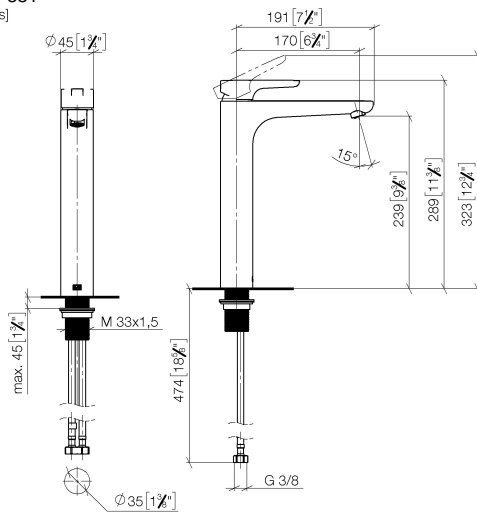

DORNBRACHT YAMOU Single-lever basin mixer with raised base without pop-up waste - Chrome

33 537 831

- 180mm projection
- fixed spout
- circular, air-enriched flow
- height of mixer 288 mm
- height up to aerator 239 mm
- hole diameter 35 mm
- 2x screw-in M 8 x 1 pressure hose, leak-tested
- max. flow 6.8 l/min

Chrome

33 537 831-00

Soft Black

33 537 831-69

DORNBRACHT YAMOU Single-lever basin mixer with raised base without pop-up waste - Chrome

33 537 831
mm [inches]

Flow rate chart

Certificates

AbP_10171. ACS_23 ACC NY WRAS_240104004.
491.

DORNBRAUCHT YAMOU Single-lever basin mixer with raised base without pop-up waste - Chrome

33 537 831

Parts for other finishes can be found here: [Soft Black](#)

Spare parts list

| No. | Item Number | Name | Quantity used | Delivery time |
|-----|--------------------|------------|---------------|---------------|
| 1 | 90 20 83 002 00-00 | handle | 1 | 2 |
| 2 | 90 21 02 400 00-00 | cover | 1 | 2 |
| 3 | 90 23 10 140 00 90 | nut | 1 | 2 |
| 4 | 90 15 05 502 00 90 | cartridge | 1 | 2 |
| 5 | 90 23 01 177 00-00 | aerator | 1 | 2 |
| 6 | 90 14 05 082 00 90 | seal | 1 | 2 |
| 7 | 90 30 11 505 00 90 | fixing set | 1 | 2 |
| 8 | 90 30 04 115 00 90 | hose | 1 | 2 |