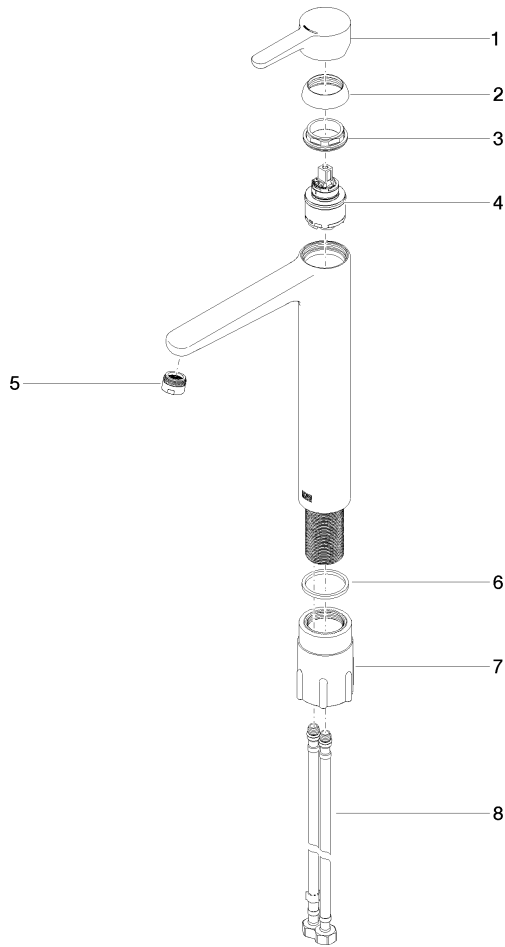

DORNBRACHT YAMOU Single-lever basin mixer with raised base without pop-up waste - Chrome

33 537 831

- 180mm projection
- fixed spout
- circular, air-enriched flow
- height of mixer 288 mm
- height up to aerator 239 mm
- hole diameter 35 mm
- 2x screw-in M 8 x 1 pressure hose, leak-tested
- max. flow 6.8 l/min

Chrome

33 537 831-00

Soft Black

33 537 831-69

DORNBRACHT YAMOU Single-lever basin mixer with raised base without pop-up waste - Chrome

33 537 831
mm [inches]

Flow rate chart

Certificates

AbP_10171. ACS_23 ACC NY WRAS_240104004.
491.

DORNBRAUCHT YAMOU Single-lever basin mixer with raised base without pop-up waste - Chrome

33 537 831

Parts for other finishes can be found here: [Soft Black](#)

Spare parts list

| No. | Item Number | Name | Quantity used | Delivery time |
|-----|--------------------|------------|---------------|---------------|
| 1 | 90 20 83 002 00-00 | handle | 1 | 2 |
| 2 | 90 21 02 400 00-00 | cover | 1 | 2 |
| 3 | 90 23 10 140 00 90 | nut | 1 | 2 |
| 4 | 90 15 05 502 00 90 | cartridge | 1 | 2 |
| 5 | 90 23 01 177 00-00 | aerator | 1 | 2 |
| 6 | 90 14 05 082 00 90 | seal | 1 | 2 |
| 7 | 90 30 11 505 00 90 | fixing set | 1 | 2 |
| 8 | 90 30 04 115 00 90 | hose | 1 | 2 |